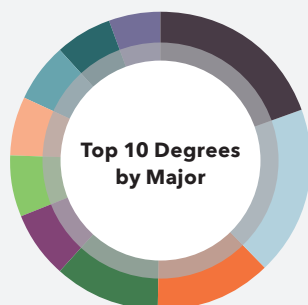

Psychology	11,248
Information Systems	9,278
Biological Science	6,852
Computer Science	6,029
Social Work	3,656
Economics	3,399
Sociology	3,397
Political Science	3,306
History	3,230
English	2,807

For the purposes of this report, alumni are counted once under school affiliation and by decade using their first degree/major.