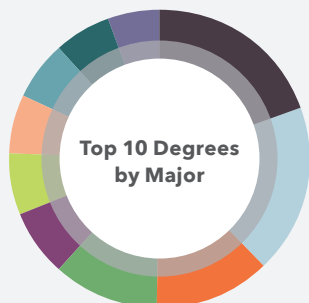

Psychology	8,934
Information Systems	7,415
Biological Science	6,427
Computer Science	5,595
Economics	3,049
Social Work	2,994
Political Science	2,981
History	2,812
English	2,667
Mechanical Engineering	2,446

For the purposes of this report, alumni are counted once under school affiliation and by decade using their first degree/major.